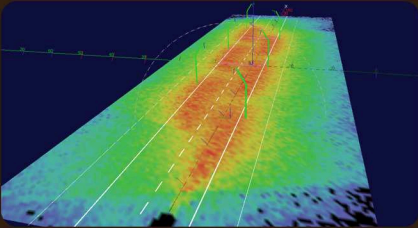

The FIRELIGHT 45G is optimized as a substitute of 70W of High-Pressure sodium lamps in low traffic residential area streets (class ME5, ME6), pedestrian areas and pathways, bicycle roads, park areas, and old-town environments. The FIRELIGHT 45G offers a better uniformity of illumination, lower light pollution, efficient intensity control, improved colour rendering and aesthetic impression, high robustness and energy saving in comparison to 70W HPS lamps.